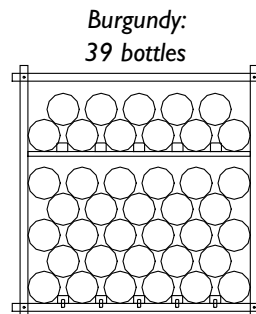

Capacity examples