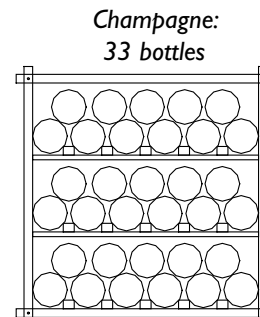

Capacity examples